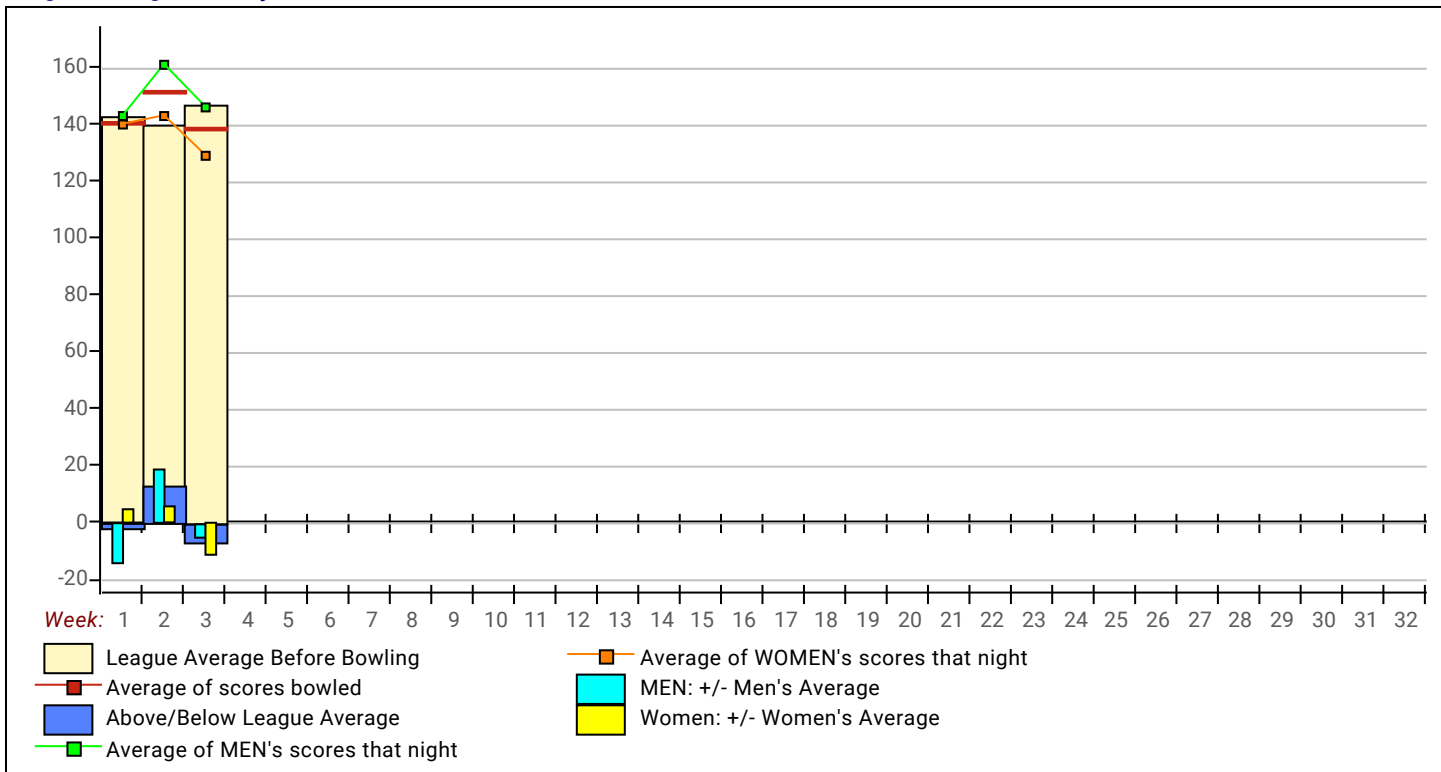

League Average Week-by-Week

Last Week's Top Game Scores

Individual High Averages

Bowlers must have a minimum of 12 games before they will be listed for high average recognition.